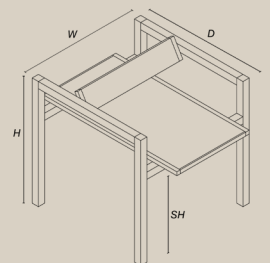

## BOX CHAIR

An occasional hand-built wooden lounge chair with swiveling backrest.

Designed to emphasize linear simplicity, the “Box chair” has an air-like quality that allows you to see through the chair as much as possible. The swiveling backrest and oversized plank seat help create a comfortable and functional place to sit. Built using solid wood with equal dimension in all axes creating a cube that pays homage to the “wassily chair” and Bauhaus emotions.

### *Specifications*

24" W x 29" D x 24" H x 18" SH

NICHOLAS  
POURFARD