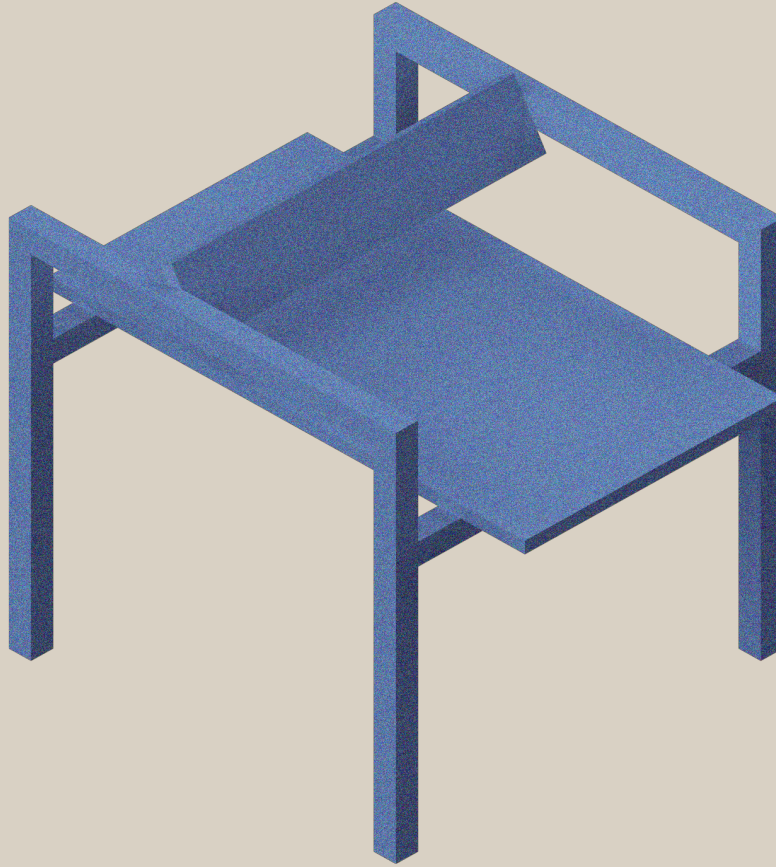

## BOX CHAIR

An occasional hand-built wooden lounge chair with swiveling backrest.

Designed to emphasize linear simplicity, the “Box chair” has an air-like quality that allows you to see through the chair as much as possible. The swiveling backrest and oversized plank seat help create a comfortable and functional place to sit. Built using solid wood with equal dimension in all axes creating a cube that pays homage to the “wassily chair” and Bauhaus emotions.

### *Specifications*

24" W x 29" D x 24" H x 18" SH

NICHOLAS  
POURFARD