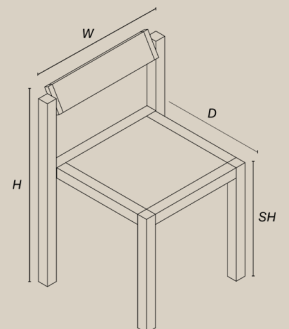

NICHOLAS POURFARD

ANYTHING CHAIR

A stackable hand-built wooden chair with swiveling backrest.

An everyday chair designed with long dinners in mind. The swiveling backrest allows you to lean back for comfort. Made to stack for easy storage.

Price
\$850 USD

Specifications
21.5" W x 18" D x 30" H x 18" SH

NICHOLAS
POURFARD