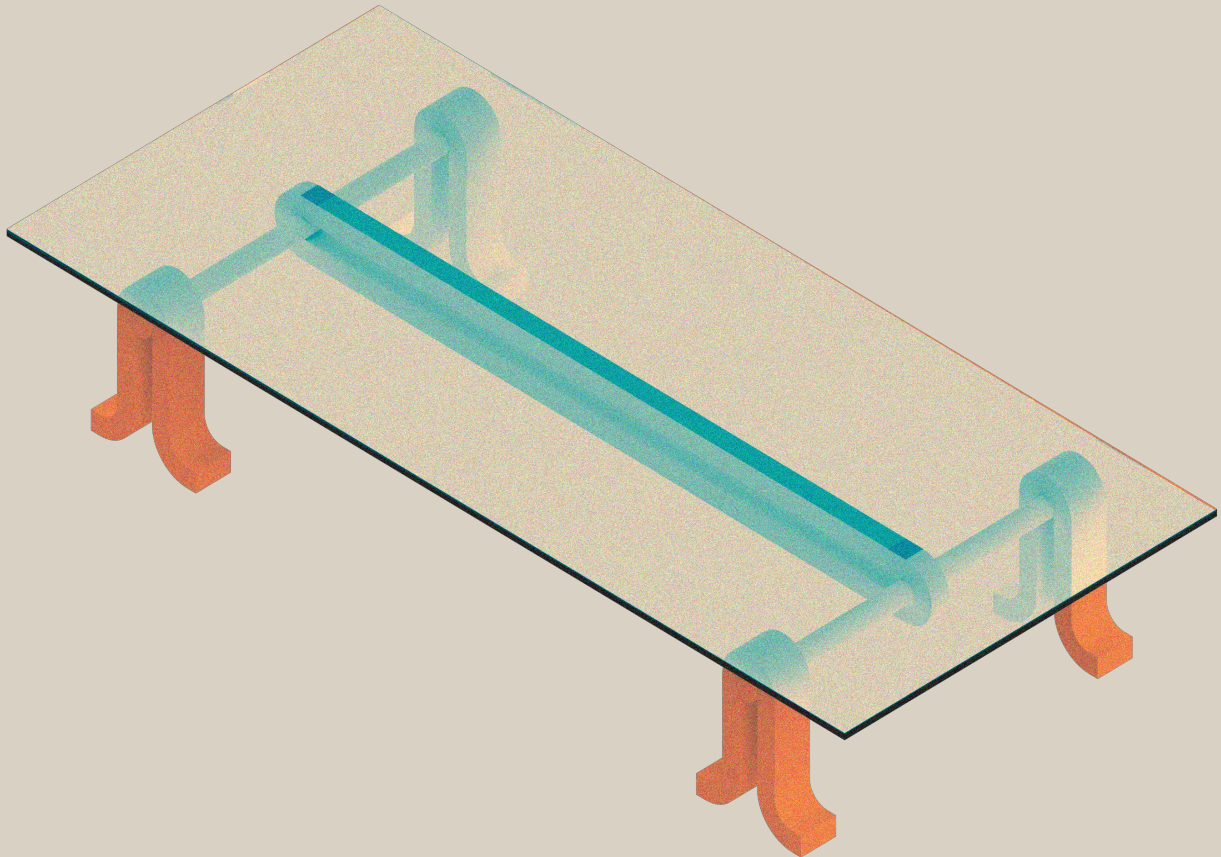

NICHOLAS POURFARD

LOOP TABLE

A large hand-built wooden coffee table with glass top.

A continuous wooden loop connects these substantial leg supports to create a fluid visual. The glass piece rests on top allowing a clear sightline of the base.

Lead-time

Pieces are made to order in 6-8 weeks. If pieces are needed sooner or at custom sizes please email me to see if we can accommodate. This item can be shipped either via threshold delivery or white glove options.

International shipping available

Price

\$5000 USD

Specifications

30" W x 70" L x 12.5" H

NICHOLAS
POURFARD