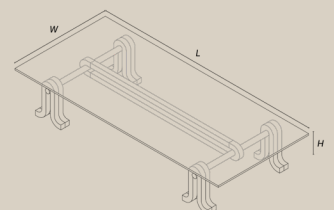

International shipping available

Price

\$5000 USD

Specifications

30" W x 70" L x 12.5" H

NICHOLAS
POURFARD